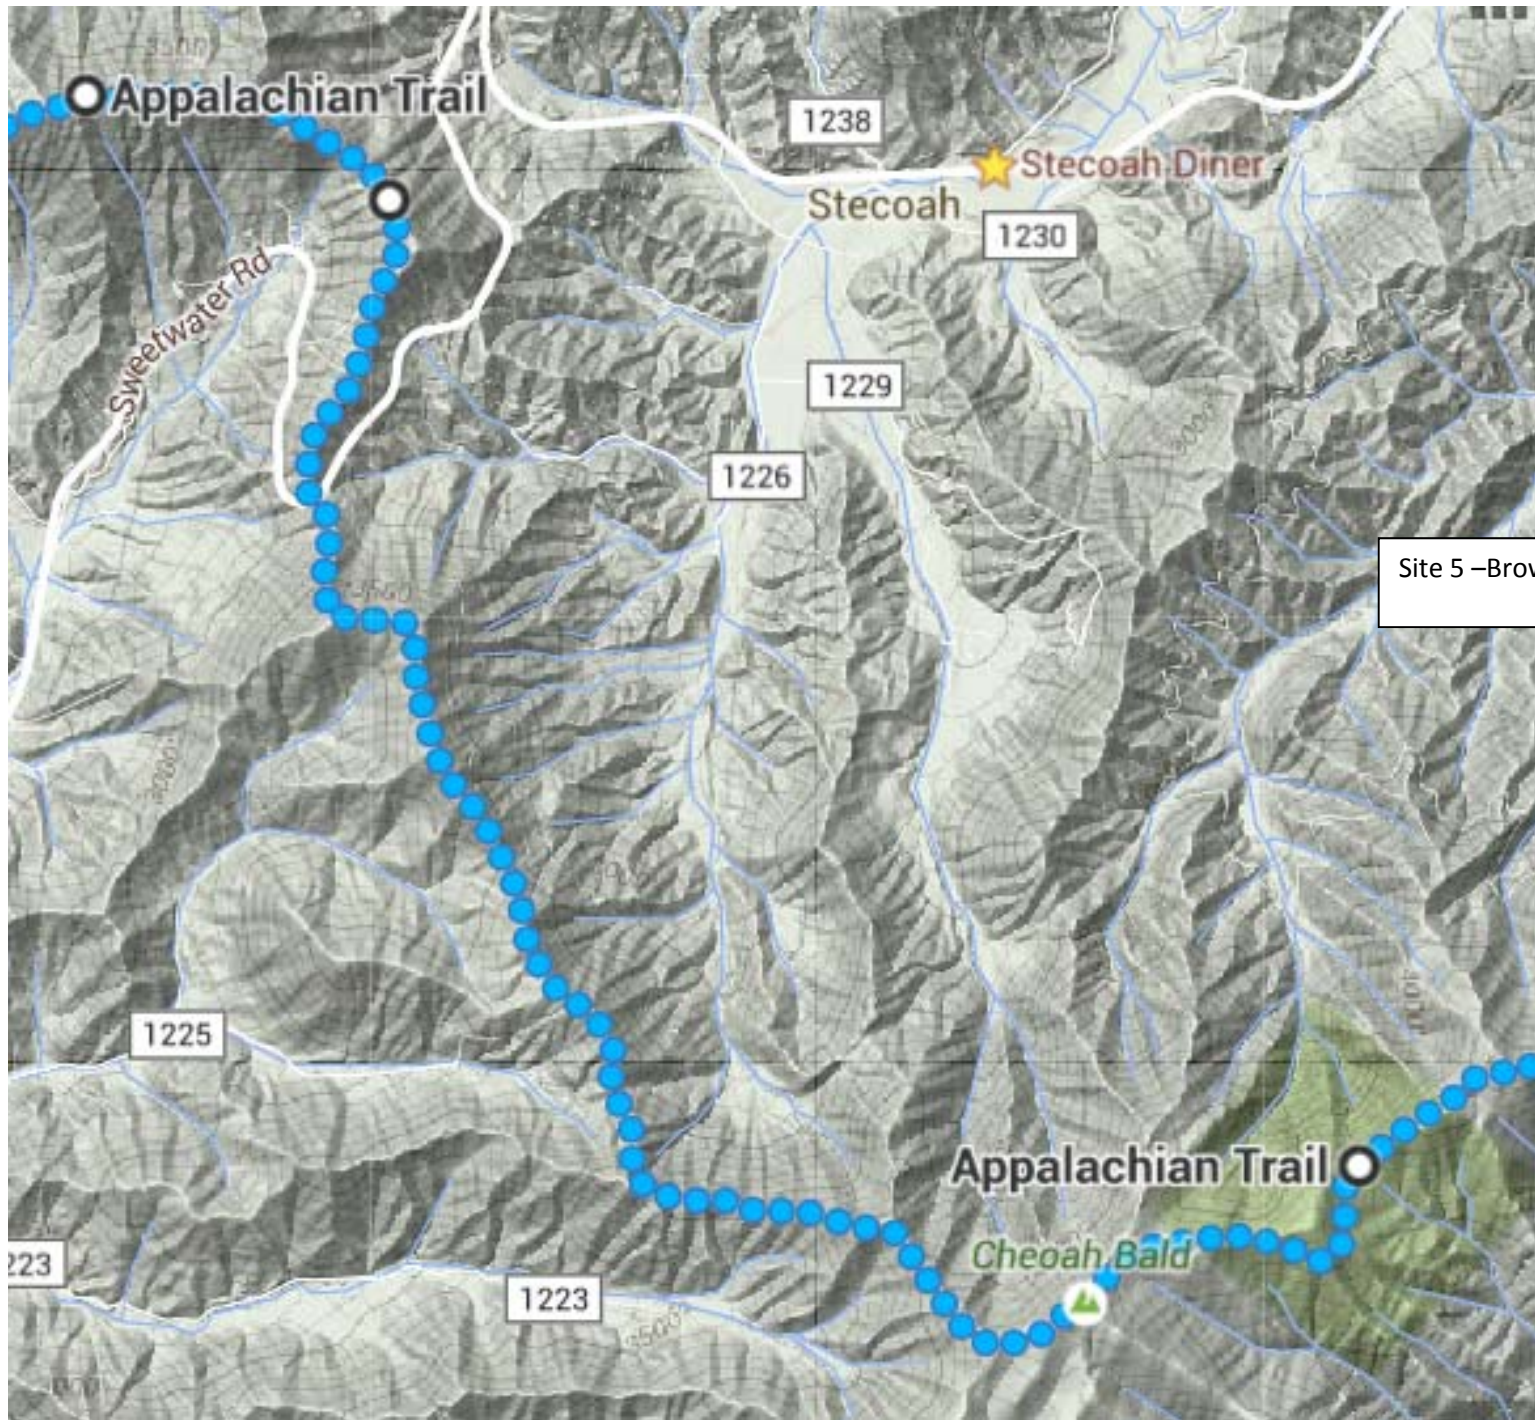

Site 1 – Winding Stair to campsite (Wine Spring camp just north of forest road)

Winding Stair Gap

Site 2 – Cold Spring Shelter

Site 3 - Rufus A. Morgan Shelter

Site 4 –Sassafras Gap Shelter

Site 5 –Brown Fork Shelter

GORP #

1	Ben
2	Daniel
3	Ethan
4	Jacob
5	Matt B.
6	Matthew
7	Tyler
8	Zac
9	Mr. Bernardi
10	Mr. Christensen
11	Mr. Doyle
12	Mr. Fazio
13	Mr. Gross
14	Mr. Wig