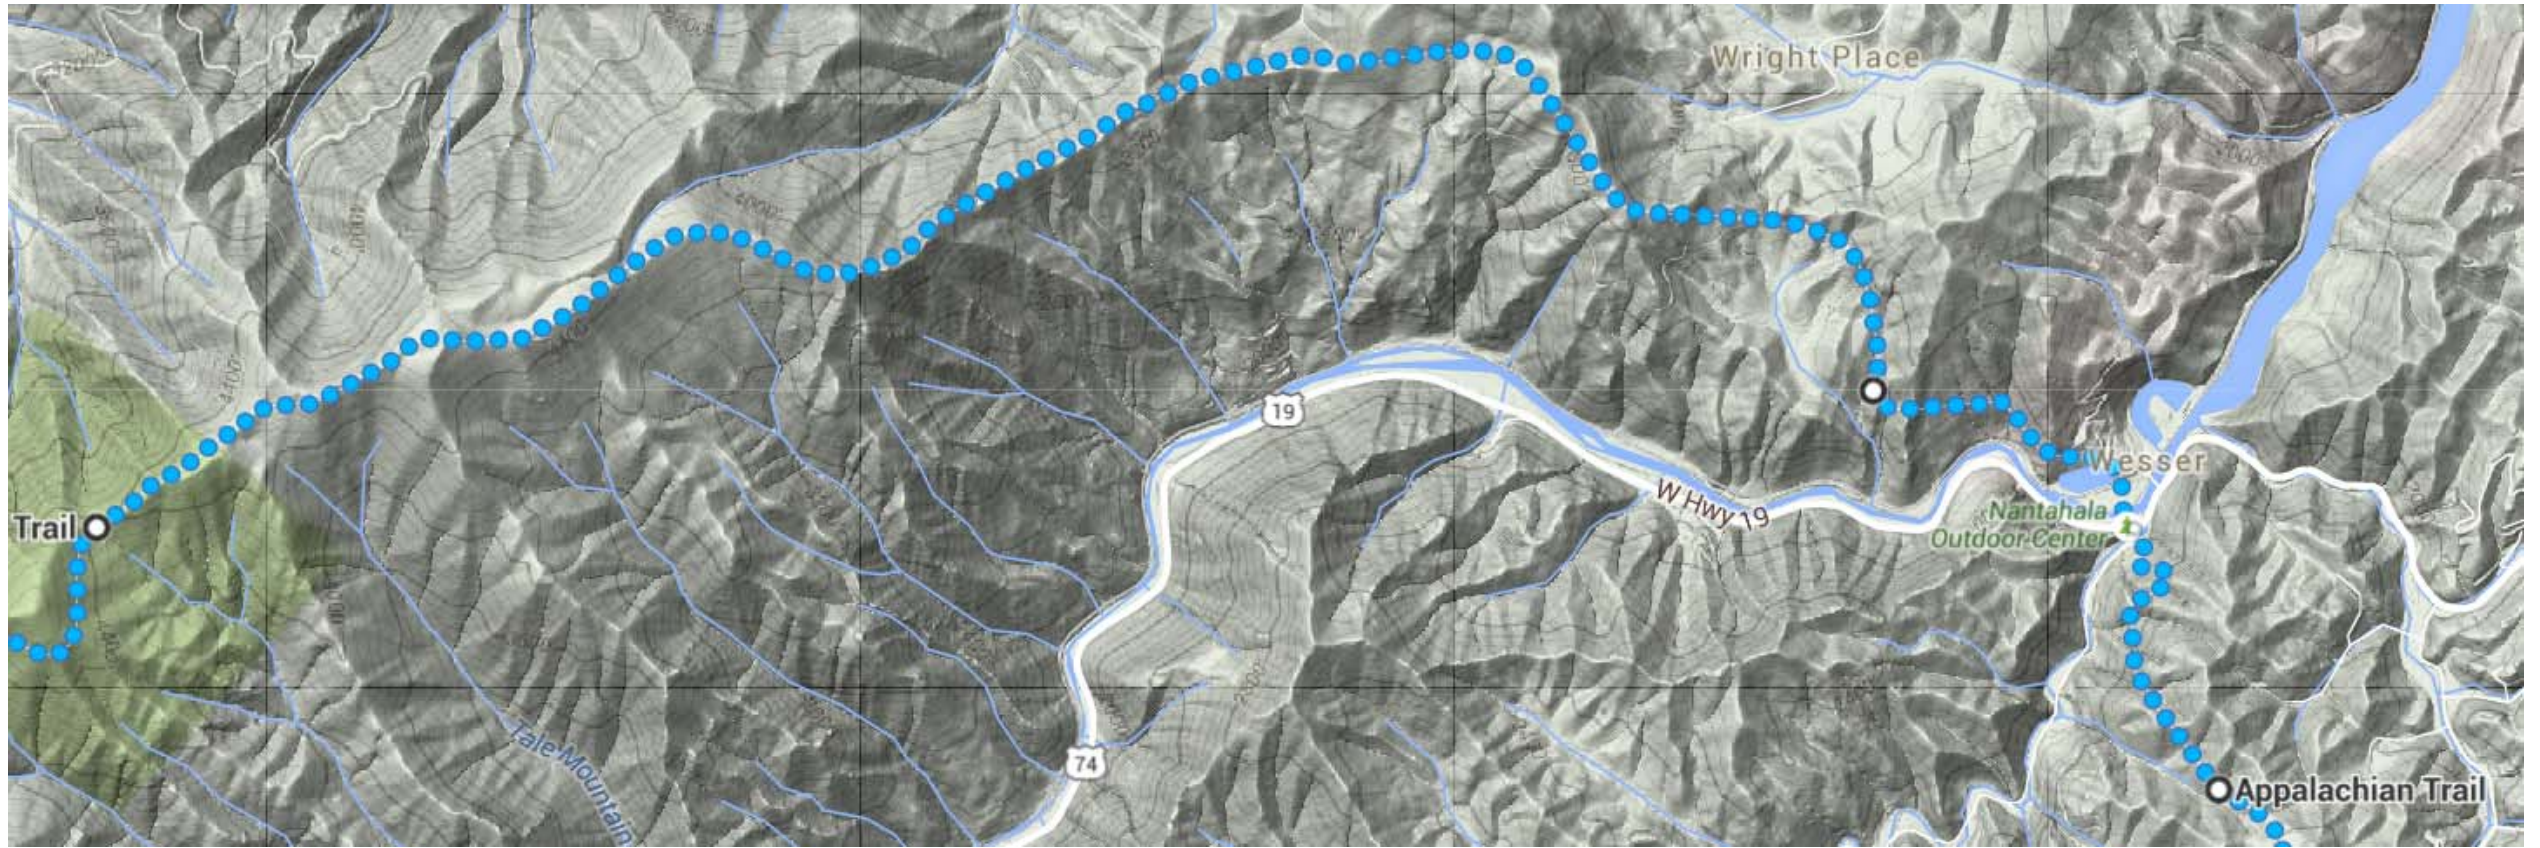

Site 1 – Winding Stair to campsite (Wine Spring camp just north of forest road)

Winding Stair Gap

Site 2 – Cold Spring Shelter

Site 3 - Rufus A. Morgan Shelter

Site 4 –Sassafras Gap Shelter

Site 5 –Brown Fork Shelter

GORP #

1	Ben
2	Daniel
3	Ethan
4	Jacob
5	Matt B.
6	Matthew
7	Tyler
8	Zac
9	Mr. Bernardi
10	Mr. Christensen
11	Mr. Doyle
12	Mr. Fazio
13	Mr. Gross
14	Mr. Wig