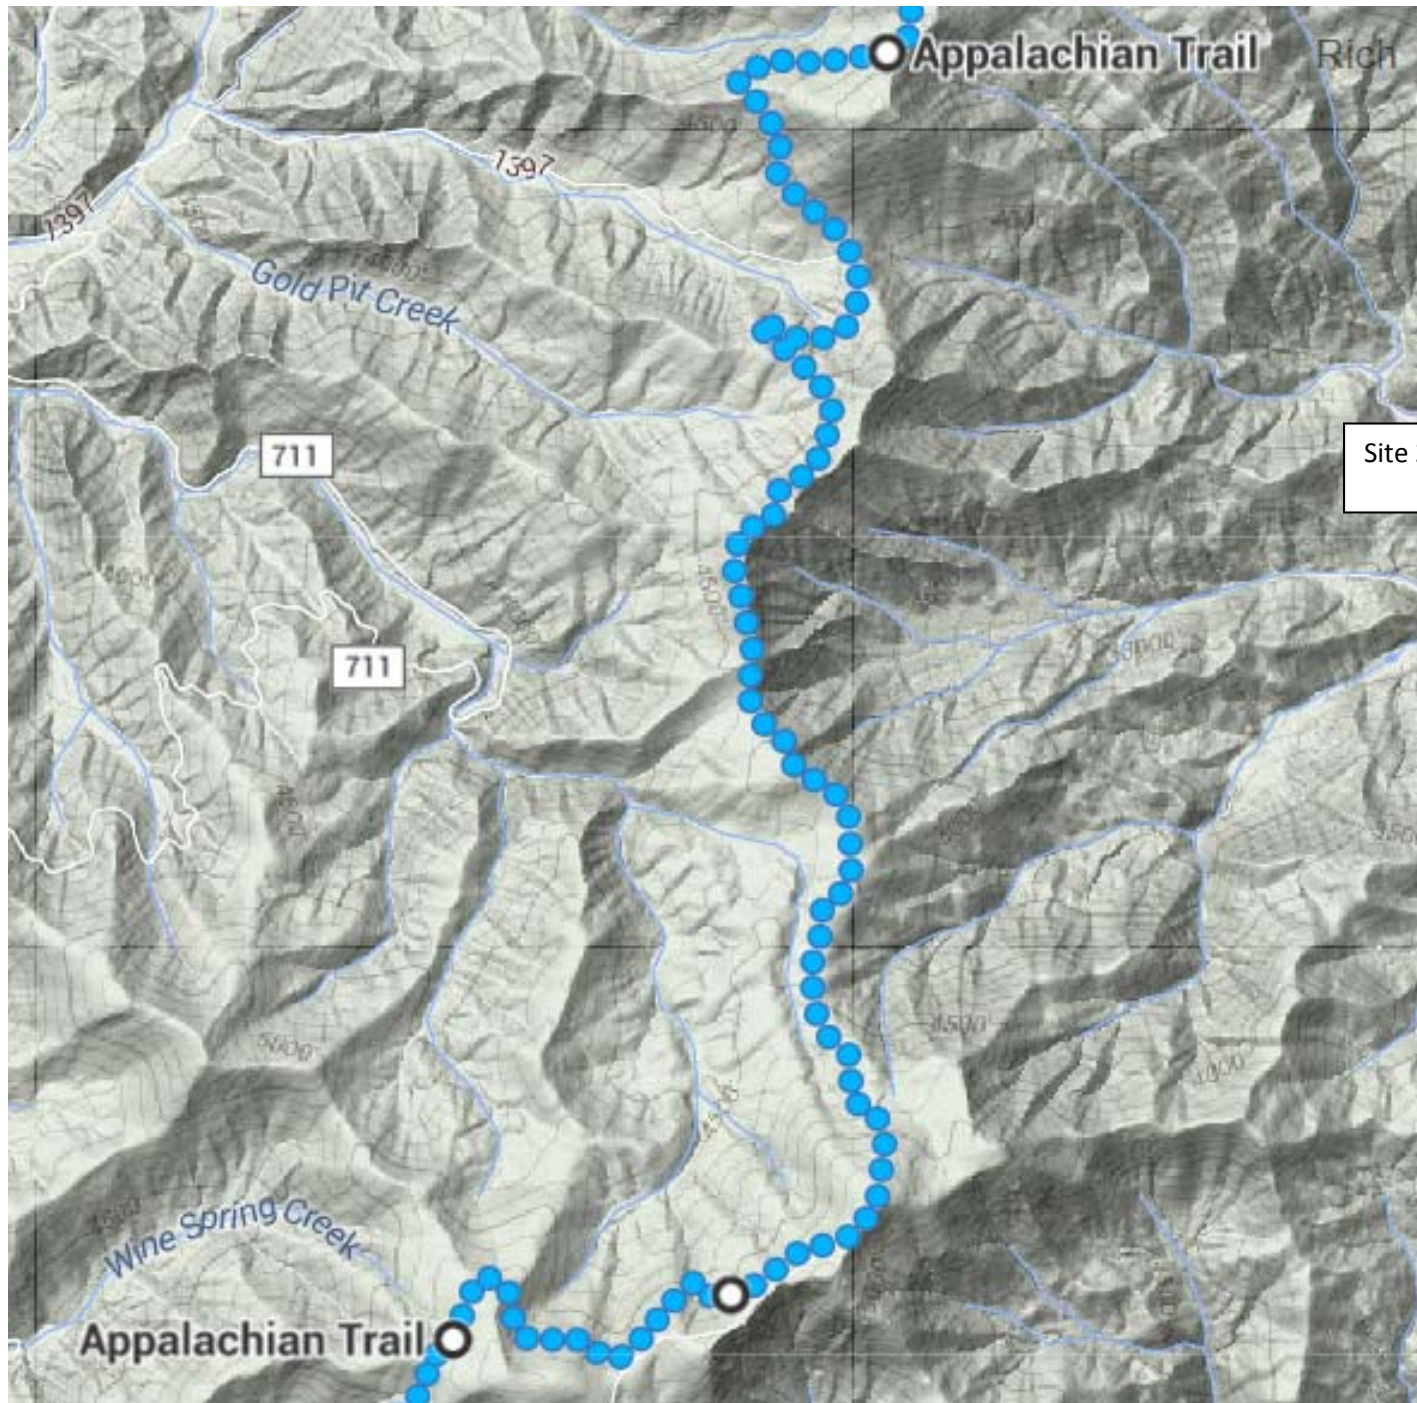

Site 1 – Winding Stair to campsite (Wine Spring camp just north of forest road)

Winding Stair Gap

Site 2 – Cold Spring Shelter

Site 3 - Rufus A. Morgan Shelter

Site 4 –Sassafras Gap Shelter

Site 5 –Brown Fork Shelter

GORP #

1	Ben
2	Daniel
3	Ethan
4	Jacob
5	Matt B.
6	Matthew
7	Tyler
8	Zac
9	Mr. Bernardi
10	Mr. Christensen
11	Mr. Doyle
12	Mr. Fazio
13	Mr. Gross
14	Mr. Wig