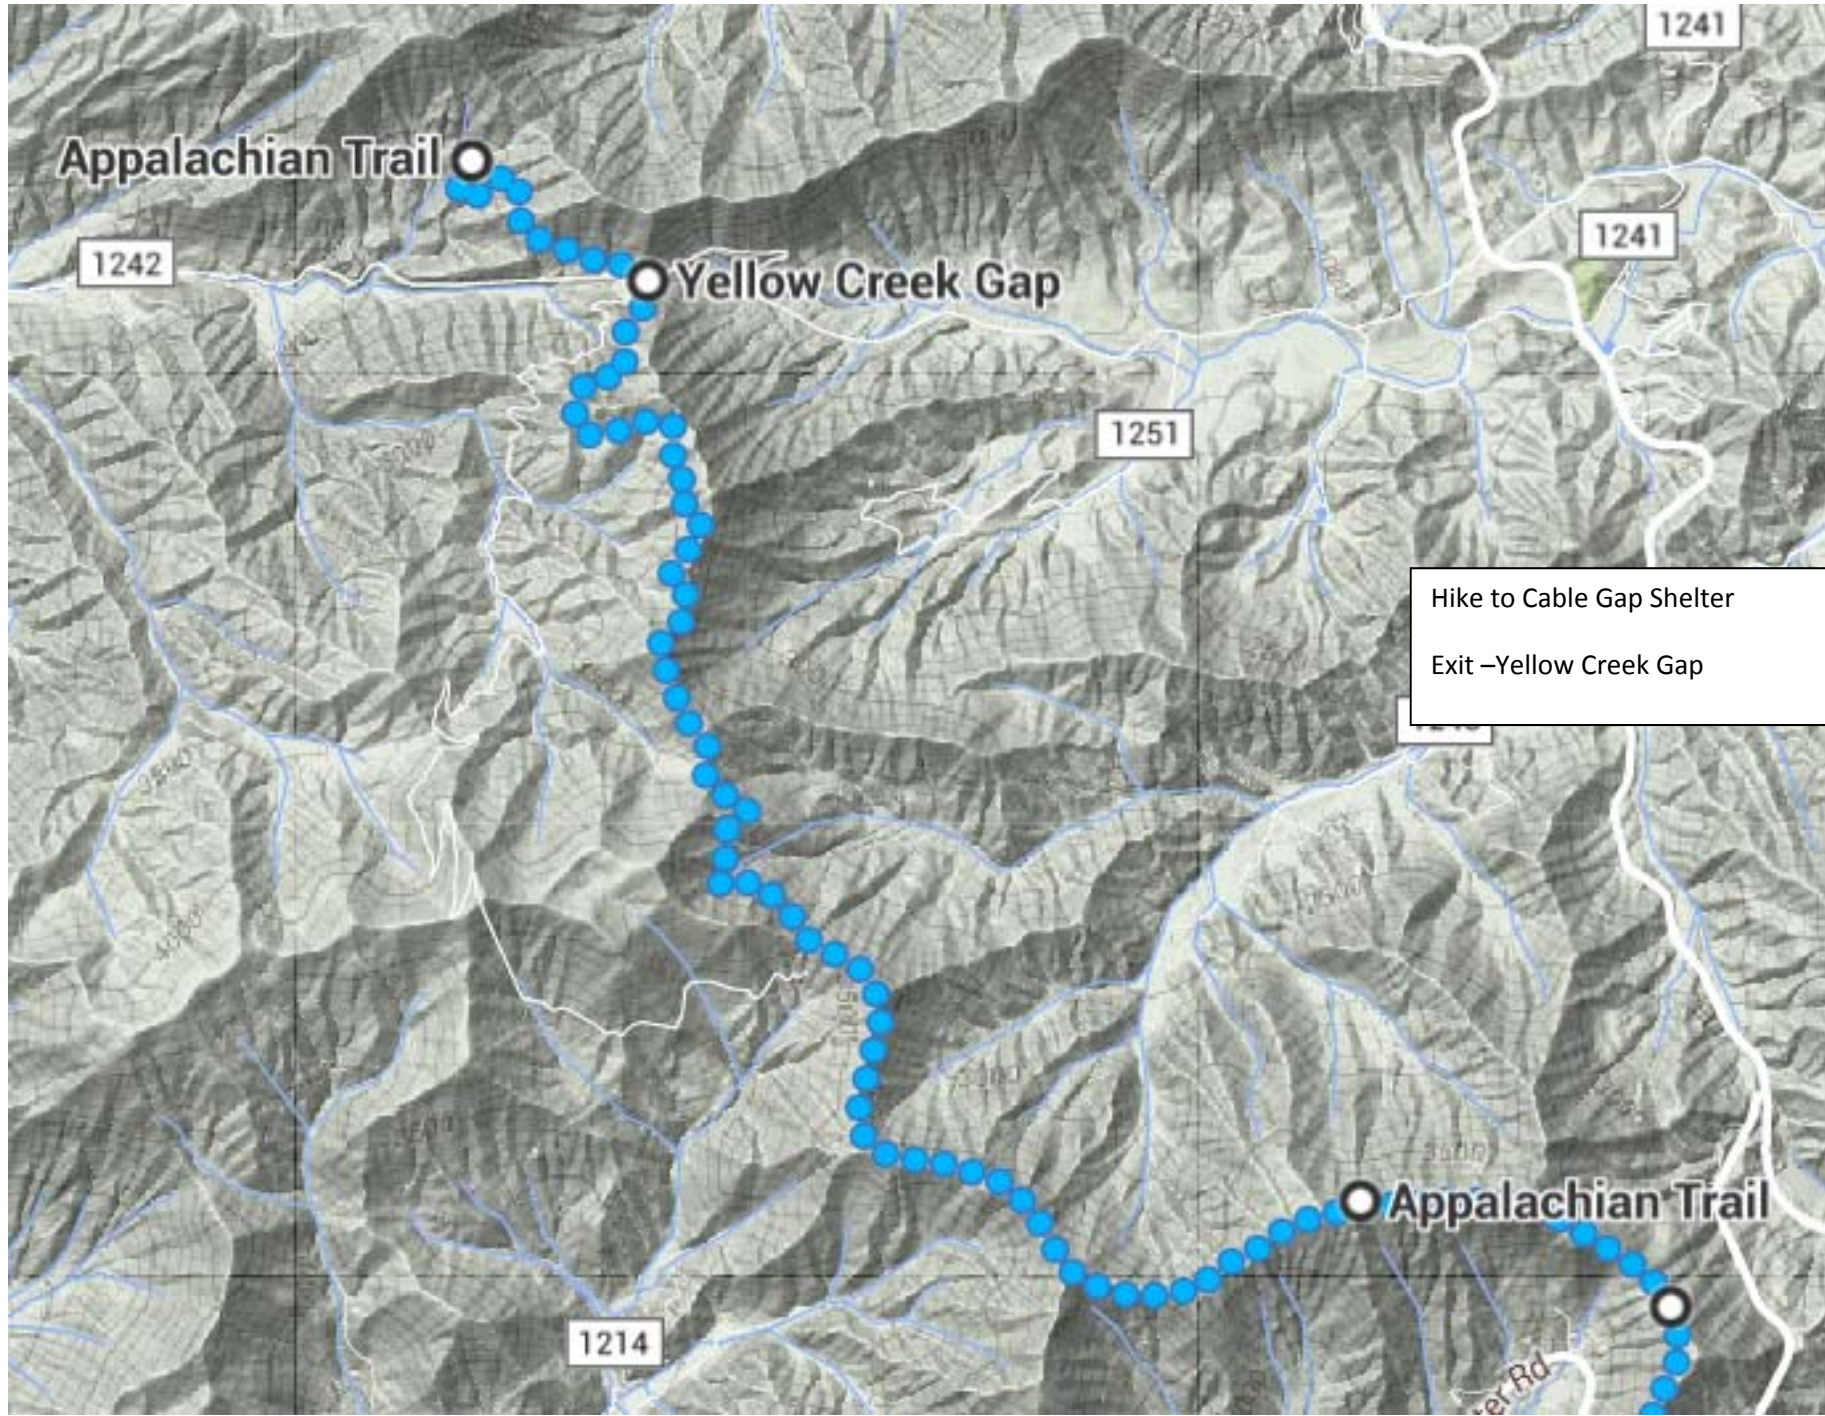

Site 1 – Winding Stair to campsite (Wine Spring camp just north of forest road)

Winding Stair Gap

Site 2 – Cold Spring Shelter

Site 3 - Rufus A. Morgan Shelter

Site 4 –Sassafras Gap Shelter

Site 5 –Brown Fork Shelter

GORP #

1	Ben
2	Daniel
3	Ethan
4	Jacob
5	Matt B.
6	Matthew
7	Tyler
8	Zac
9	Mr. Bernardi
10	Mr. Christensen
11	Mr. Doyle
12	Mr. Fazio
13	Mr. Gross
14	Mr. Wig