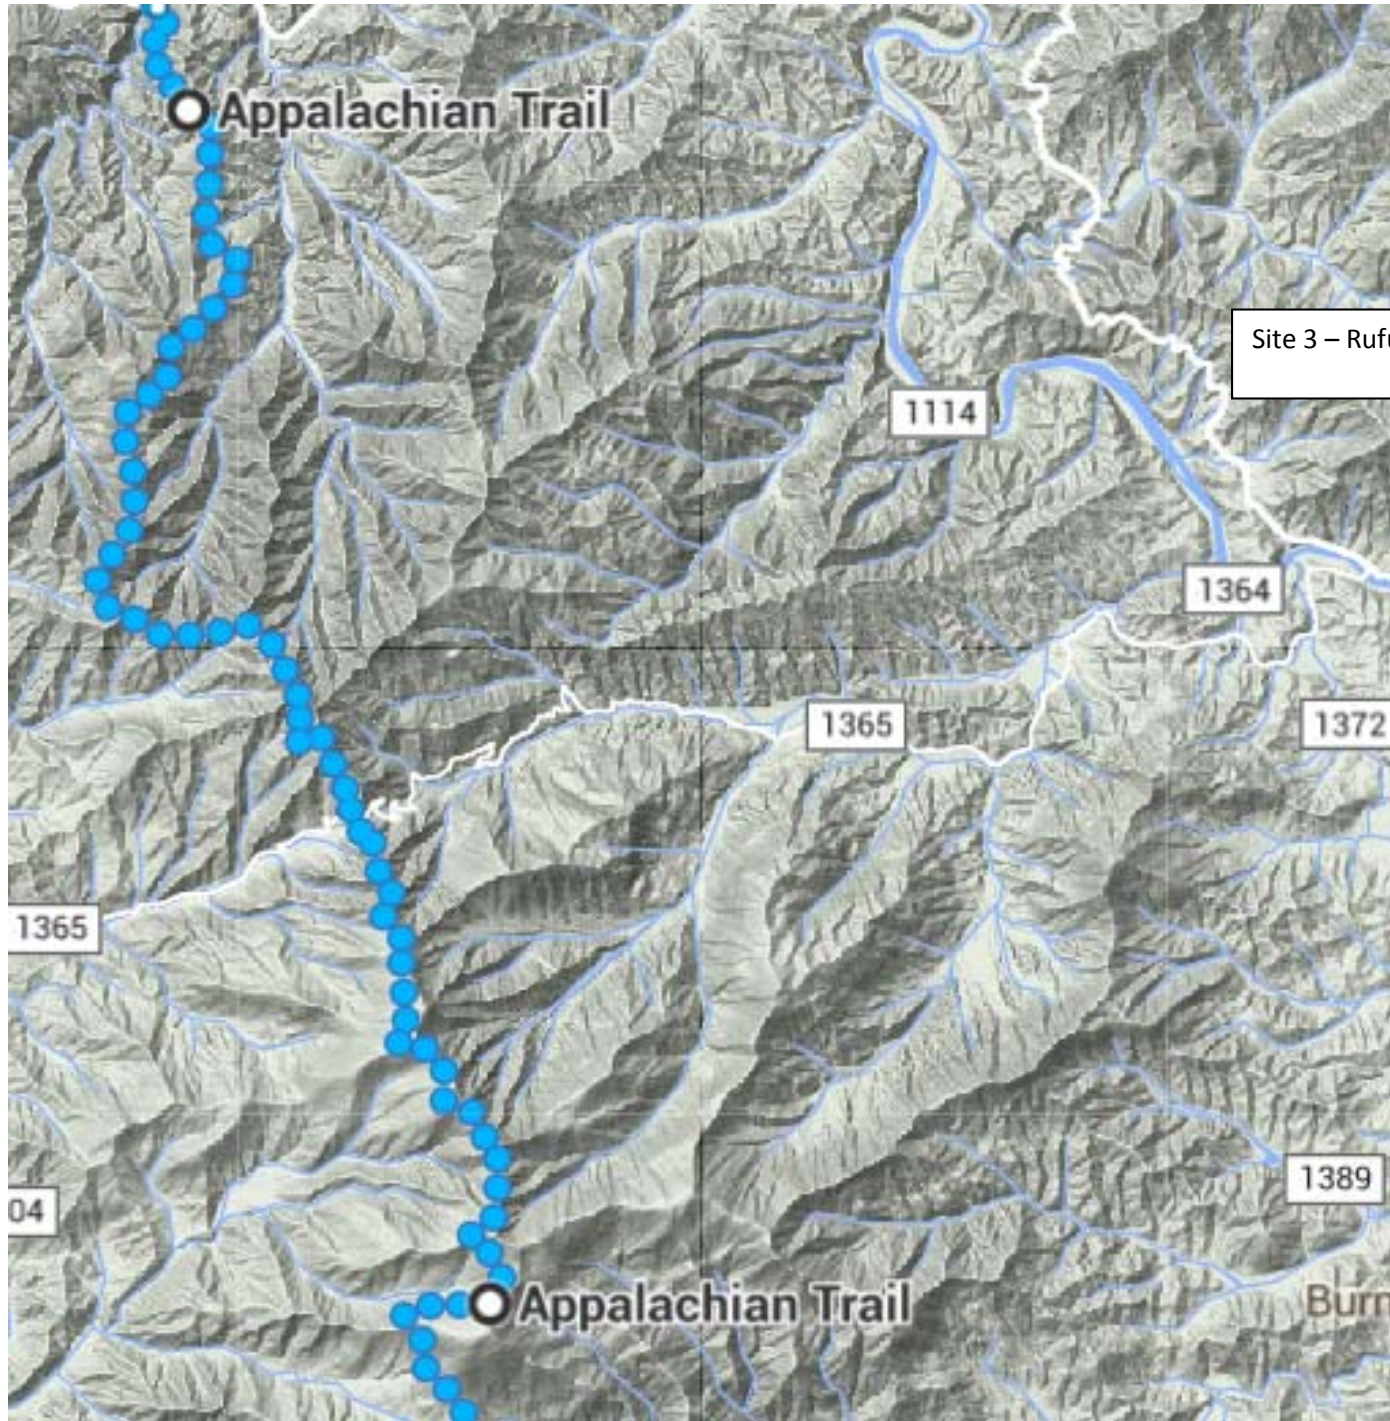

Site 1 – Winding Stair to campsite (Wine Spring camp just north of forest road)

Winding Stair Gap

Site 2 – Cold Spring Shelter

Site 3 - Rufus A. Morgan Shelter

Site 4 –Sassafras Gap Shelter

Site 5 –Brown Fork Shelter

GORP #

1	Ben
2	Daniel
3	Ethan
4	Jacob
5	Matt B.
6	Matthew
7	Tyler
8	Zac
9	Mr. Bernardi
10	Mr. Christensen
11	Mr. Doyle
12	Mr. Fazio
13	Mr. Gross
14	Mr. Wig